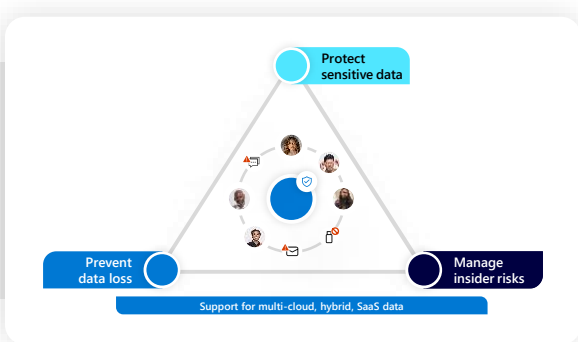

2.8x
more data security incidents for organizations that employ more security tools (16+) than those with fewer security tools.

Traditional data security policies are no longer effective.

Today's data security demands layers of protection to help safeguard your data, wherever it lives.

1. **Discover and protect sensitive data** wherever it lives, throughout its lifecycle
2. **Identify risks** by understanding how people access and use data
3. **Prevent data from unauthorized use** dynamically based on user risk

It's time for a new approach using Microsoft Purview.

What is it? Microsoft Purview delivers comprehensive data security by integrating Information Protection, Data Loss Prevention, Insider Risk Management, and Adaptive Protection together to help you better understand and mitigate your data risks.

Four layers of protection help safeguard all your data.

Why is Microsoft Purview different?

A simple, integrated, and intelligent solution that covers your entire data stack

Comprehensive visibility across your diverse digital estate to uncover hidden risks